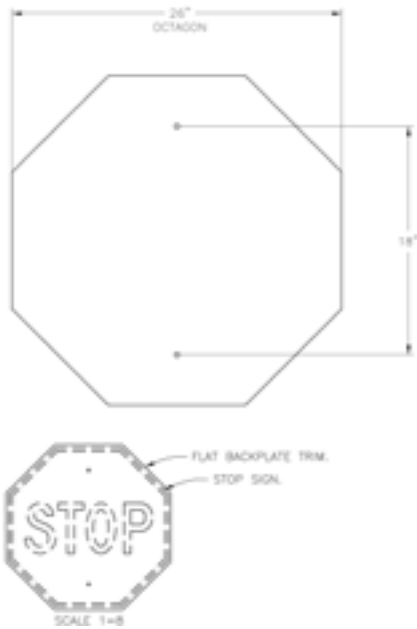

### Ordering Guide

Example: 206FBT ABS

Product Code	206FBT	Flat Sign Backs
<b>Finish</b>	ABS	Antique Brass
	ACP	Antique Copper
	ARD	Antique Red
	ASI	Antique Silver
	BLK	Black
	BRN	Brown
	BRZ	Bronze
	FGN	Forest Green
	GRA	Granite
	IRN	Ironstone
	RBZ	Rustic Bronze
	SRT	Shadow Rust
	VBZ	Verde Bronze
	VCP	Verde Copper
	VGN	Verde
	VTC	Vintage Copper
	WBZ	Weathered Bronze
	WHT	White

### Specifications

**CONSTRUCTION:**

Painted octagonal flat aluminum backplate trim. 1" Painted border all around. (Sign not furnished by Hanover Lantern.) Stop sign must be 24" x 24" to give a 1" reveal.