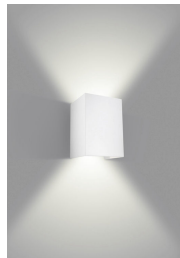

PHILIPS
myLiving
Wall light
Hopsack
white
LED

33311/31/16

Decorate your home with light

This robust Philips myLiving Hopsack LED wall light ensures solid quality. This reliable wall light with uniform, bright light can shine both ways and still saves more energy than conventional lights.

Warm white light

Light can have different colour temperatures, indicated in units called Kelvin (K). Lamps with a low Kelvin value produce a warm, more cosy light, while those with a higher Kelvin value produce a cool, more energising light. This Philips lamp offers warm white light for a cosy atmosphere.