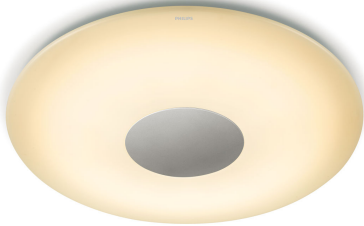

PHILIPS

Ceiling light

33344

white

LED

33344/31/66

Versatile lighting for a smart home

Get the most out of your light. This ceiling lamp is great in homes where its brightness and features rule. Adjust the light level in 25% increments, tune the color temperature for the right ambience or use the night light mode after hours.

Light effect

- Even light distribution

Long lifespan

- Extremely long life 20,000 hours

Advanced LED light

- Tunable 2700-6500K
- Adjust light level easily with provided remote control

Energy saving

- Built-in LED, as part of the system
- 80% energy saving

Tunable

This lamp is tunable. You can tune it to your preferred light color; from warm white (2700K) to cool daylight (6500K).

Dimmable with remote control

Adjust the light intensity with a remote control (included). Ideal for creating an ambiance for any occasion, whether a cosy meal for two or chilling out with family and friends in your living room.

80% energy saving

Up to 80% energy saving compared to standard incandescent light sources.

Specifications

Design and finishing

- Color: white
- Material: synthetics

Extra feature/accessory incl.

- Dimmable with remote control: No
- LED integrated: Yes