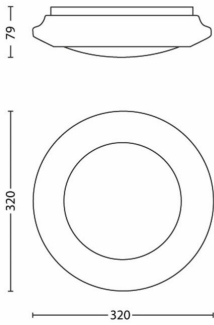

PHILIPS

Ceiling light

myLiving

Cinnabar 2700K

white

LED

33362/31/16