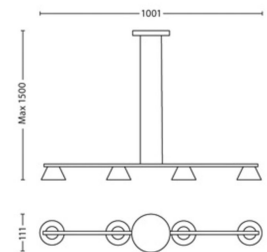

Decorate your home with light

The Philips myLiving Vendee pendant in bronze and cream glass offers classic good looks and lots of light. The four bar-mounted lamps use dimmable warm white LEDs, while the click!FIX system ensures easy installation.

Sustainable light solutions

- Energy saving
- High quality LED light
- Warm white light
- Compatible with most dimmers
- Philips offers a 5-year warranty on the LED module and driver

Special characteristics

- click!FIX system for easy installation
- ClickFix easy mounting

Designed for your living room and bedroom

- Perfect to relax and socialise
- Create a stylish and welcoming atmosphere

PHILIPS