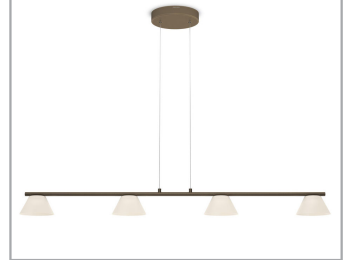

PHILIPS
myLiving
Suspension light
VENDEE
bronze
LED

36021/06/16

Decorate your home with light

The Philips myLiving Vendee pendant in bronze and cream glass offers classic good looks and lots of light. The four bar-mounted lamps use dimmable warm white LEDs, while the click!FIX system ensures easy installation.