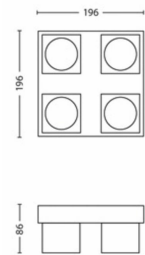

Decorate your home with light

Philips myLiving Tibris is a chunky quad ceiling light made from contrasting layers of satin and clear pressed glass set in a sturdy nickel base. Produces lots of dimmable warm white LED light, and features an easy-install click!FIX system.

Sustainable light solutions

- Energy saving
- High quality LED light
- Warm white light
- Compatible with most dimmers
- Philips offers a 5-year warranty on the LED module and driver

Special characteristics

- click!FIX system for easy installation
- ClickFix easy mounting

Designed for your living room and bedroom

- Perfect to relax and socialise
- Create a stylish and welcoming atmosphere

PHILIPS