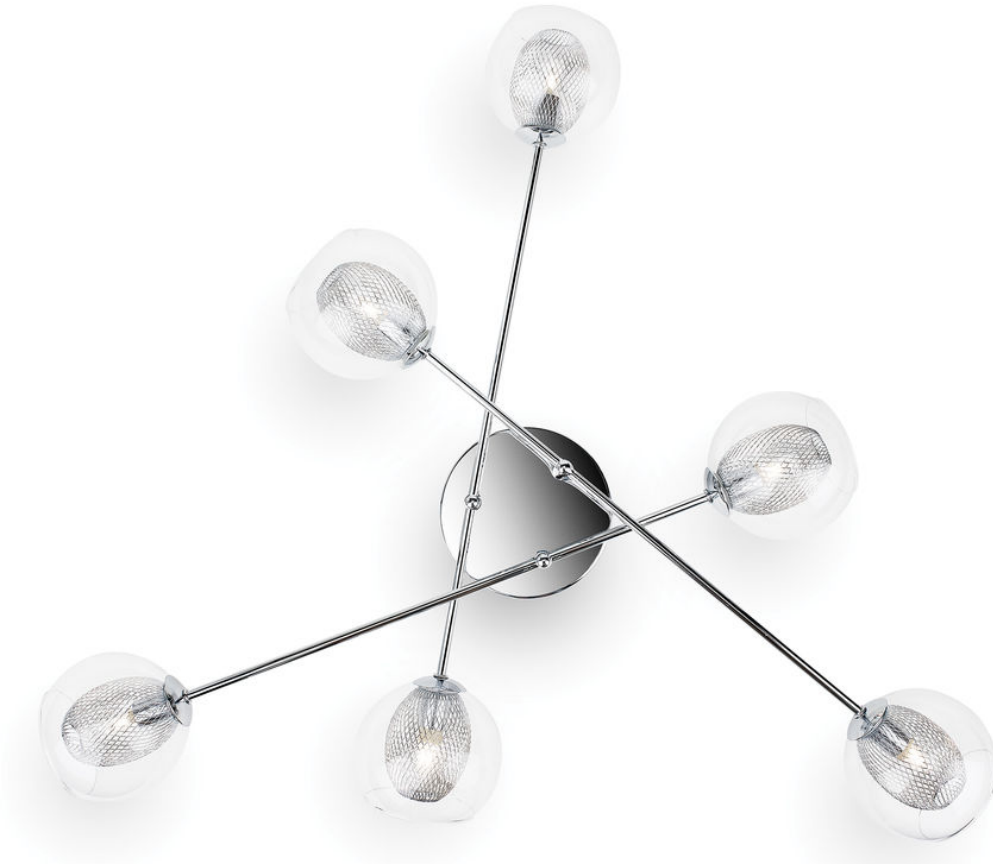

PHILIPS  
myLiving  
Ceiling light  
Coda  
chrome

38236/11/E0

# Decorate your home with light

Let your home sparkle with this shiny Philips myLiving Coda ceiling light. Its double layered head in metal and glass creates a sparkling light effect. The light intensity can be adjusted to suit every occasion.

#### **Special characteristics**

- Adjustable free-swing arm

## Adjustable free-swing arm

Adjustable free-swing arm to direct the light where needed.