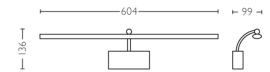

Decorate your home with light

The Philips Instyle pendant Mahogany is finished in chrome, with shades in frosted and clear glass. This pendant is a stylish addition to your interior and will brighten your space with dimmable warm white LED light.

Sustainable light solutions

- Energy saving
- High quality LED light
- Warm white light
- Philips offers a 5-year warranty on the LED module and driver

Special characteristics

- click!FIX system for easy installation

Designed for your living room and bedroom

- Perfect to relax and socialise
- Create a stylish and welcoming atmosphere

PHILIPS