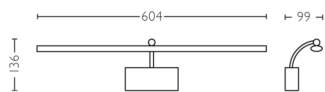

## Vegglampe

myLiving

MAHOGANY

matt krom

LED

38829/17/P1