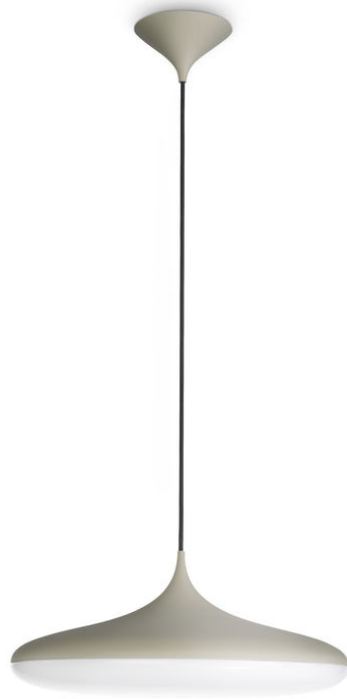

PHILIPS

Suspension light

myLiving

Friends

white

40761/38/16

Saving in style

Embrace the shape of this beautiful beige suspension light providing warm energy-saving light. It honours the beauty of contemporary spaces and its elegance suits a comfortable lifestyle. Create a nice setting and start cosy conversations.

Save energy and money

- Saves up to 80% energy
- Robust and reliable
- Ultra-long lamp life

Indulge your sense of style

- Stylish contemporary designs
- Soft beige

Bathe your home in warm light

- Diffused warm white light

Ultra-long lamp life

Philips lamp included with an ultra-long lamp life, up to 10,000 hours.

Stylish contemporary designs

This Philips lamp has a clean, contemporary look that breaks the mould of traditionally bulky and unattractive energy-saving products. Slim and chic, each design lamp in the collection has been carefully designed as the perfect combination of form and function.

Specifications

Design and finishing

- Colour: white
- Material: synthetics

Extra feature/accessory incl.

- Adjustable height: Yes
- Fluorescent lamp(s) included: Yes

Miscellaneous

- Especially designed for: Living Room and Bedroom
- Style: Contemporary
- Type: Suspension light
- EyeComfort: No