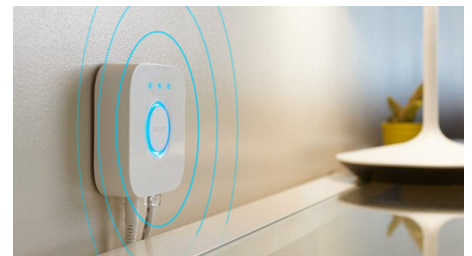

Connect to the Hue Bridge

This product requires a connection to the Hue Bridge to unlock the full smart control and features. Control your lights using the Philips Hue app, set timers, routines, add or remove lights and more. *Hue Bridge sold separately

Specifications

Design and finishing

- Color: aluminum
- Material: aluminum

Miscellaneous

- Especially designed for: Living- & Bedroom
- Style: Modern
- Type: Floor lamp
- EyeComfort: No