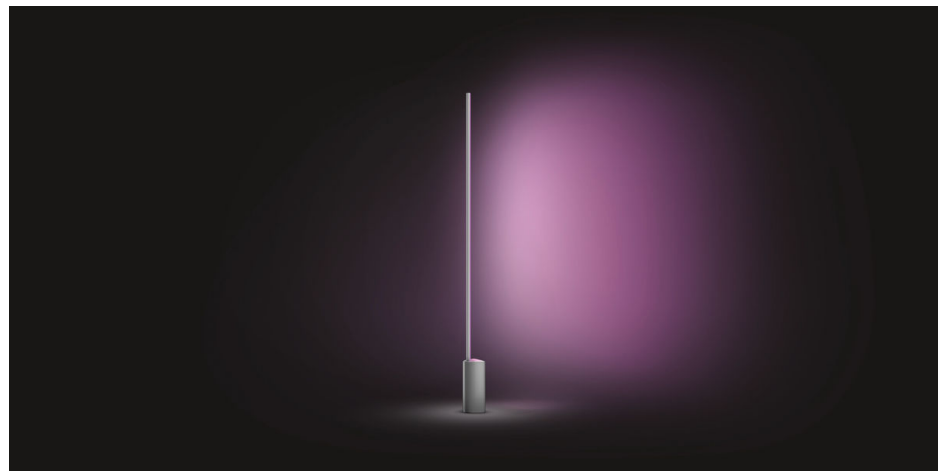

PHILIPS

Signe floor light

Hue White and color
ambiance

Integrated LED

Aluminum

Smart control with Hue Bridge*

Control with your voice*

40802/48/U7

Limitless possibilities

Add the ambiance of 16 million colors, warm to cool white light, and modern style to any room with the stylish Signe floor lamp. Connect to the Hue Bridge to unlock the full smart lighting control and features.