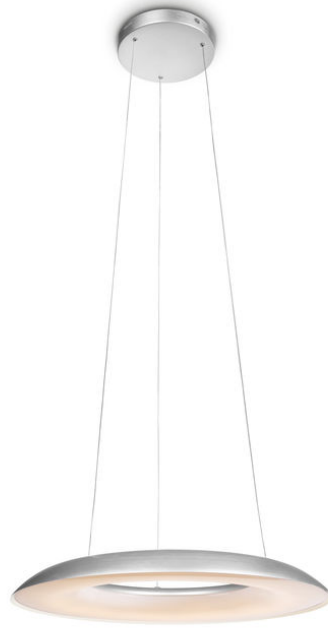

PHILIPS

Suspension light

myLiving

Ayr

aluminium

LED

40902/48/66

Light and relaxed

Advanced LED light

- Dimmable

Pure, natural light

- Warm white light effect
- Cool white light effect

Highlights

Extremely long life

Extreme long-life with reliable performance. Philips SmartSpot lighting fixtures are based on high power LED lights that last up to 20.000 Hours, while providing their best light output.

Warm white light effect

Light up your home with warm white light effects thanks to the latest LED innovation. Philips introduces the latest generation of warm white light high power LEDs, reaching a colour temperature of 2700 Kelvin. This innovation brings the Philips lighting fixtures to the next level, allowing you to combine elegance and ambience creation with light and energy efficiency.

Specifications

Design and finishing

- Color: aluminium
- Material: metal

Extra feature/accessory incl.

- Dimmable: Yes
- LED integrated: Yes

Miscellaneous

- Especially designed for: Living- & Bedroom
- Style: Contemporary
- Type: Suspension light
- EyeComfort: No