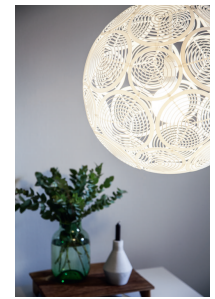

PHILIPS
myLiving
Suspension light
RING
white

40913/31/PN

Create the right light style

Bring stunning effects to your living room. With a suspension light that adds a touch of modern playfulness, both with the light on and off.

Create a stylish atmosphere

This light is designed around the latest tastes, trends and lifestyles to blend effortlessly into your décor and define the localised ambiance you have always desired.

High quality materials

This lamp is sculpted from layered patterns of high quality materials with superior finishing. This ensures a solid and long lasting product which will enhance your home for many years to come.

Beautiful light effects

The design of this lamp creates beautiful light effects to enhance the atmosphere of your living space in the evening. The intriguing interplay of light and shadow will transform the room when switched on.