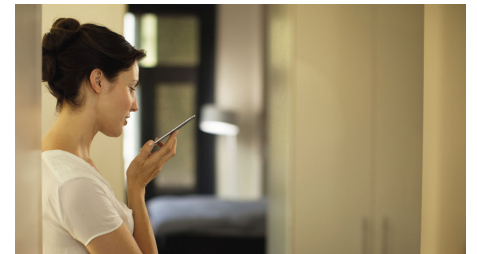

Control with your voice

When connected to the Hue Bridge, you can pair your lights with Alexa, Apple HomeKit, and the Google Assistant and control your lights using just your voice. Simple voice commands let you turn your lights on and off, dim or brighten your lights, and even set a light scene.

Specifications

Design and finishing

- Color: aluminium
- Material: metal

Extra feature/accessory incl.

- Diffused light effect: Yes
- LED integrated: Yes
- Perfectly suited for ambiance creation: Yes
- ZigBee Light Link: Yes