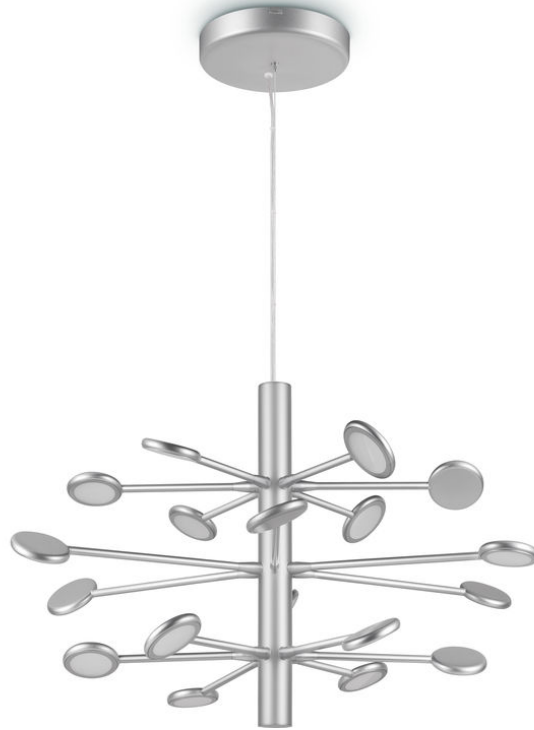

## Suspension light

myLiving

45116 MIMOSA

aluminium

LED

45116/48/CO

## Bring imagination to light

Stimulate your ambience with Philips myLiving Mimosa LED suspension light. Brass or aluminium, the detachable and rotatable branches can be personalized at the degree that you desire while providing dimmable illumination with its remote.

### Easy to Experience

- Adjustable light angle

### Premium quality

- Die-casted aluminum for a premium look and feel