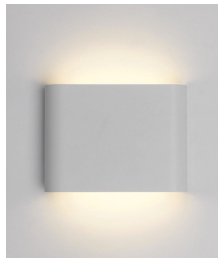

PHILIPS
myLiving
Wall light
Galax
white
LED

45590/31/16

Think Ledino, think design

Clean and simple in design, the Philips Galax wall light washes walls up and down with plenty of beautiful warm white light. The sleek square shape blends in with understated elegance.

Energy saving

This Philips energy-saving lamp conserves energy compared with traditional light sources, helping you to save money on your electricity bills and do your bit for the environment.

High quality LED light

Warm white light

Light can have different colour temperatures, indicated in units called Kelvin (K). Lamps with a low Kelvin value produce a warm, more cosy light, while those with a higher Kelvin value produce a cool, more energising light. This Philips lamp offers warm white light for a cosy atmosphere.

Design and finishing

- Colour: white
- Material: metal

Extra feature/accessory incl.

- 5 year warranty on the LED module: Yes
- Bi-directional light beams: Yes
- LED integrated: Yes

Miscellaneous

- Especially designed for: Living Room and Bedroom
- Style: Modern
- Type: Wall light
- EyeComfort: Yes