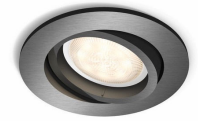

PHILIPS
myLiving
Recessed spot light
SHELLBARK
grey
LED

50201/99/P0

Create the right light style

Fit your mood with the right light – from bright as you need to warm as you feel. With Philips Shellbark WarmGlow recessed spot light you can smoothly dim to the right light level – from bright functional to inviting warm for a cosy time.