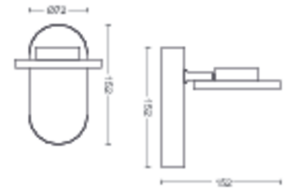

PHILIPS
Warmglow LED
Glissette single spot
light
Warm glow dimmable
light
Perfect for creating
ambience
Gentle LED, easy on
your eyes
Easy to install with
ClickFix

50441/11/PO

The more you dim, the warmer the light

Change your room ambience to suit whatever you're doing. With Philips WarmGlow LED spots, you can smoothly dim to the right light level – from a bright functional light to an inviting, cosy, warm glow. The more you dim, the warmer the light.

Lighting for your convenience and peace of mind

- ClickFix easy mounting
- Get high-quality LED light, while saving energy
- Lamp lifetime for up to 30 years of use
- Instant brightness when switched on
- High light output – 500 lumen
- Designed for the comfort of your eyes
- Integrated LED light
- 5-year warranty for peace of mind

Versatile lighting for every moment of your day

- Change the ambience with a twist of your dimmer

Superior design for an optimal light effect

- Long-lasting, high-quality materials
- Adjustable spot head for maximum flexibility
- The perfect light beam for accent lighting

PHILIPS