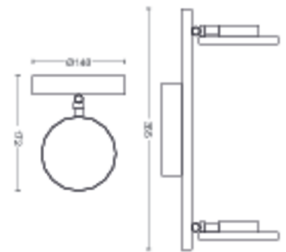

PHILIPS
Warmglow LED
Glissette double spot
light
Warm glow dimmable
light
Perfect for creating
ambience
Gentle LED, easy on
your eyes
Easy to install with
ClickFix

50442/11/P0

The more you dim, the warmer the light

Change your room ambience to suit whatever you're doing. With Philips WarmGlow LED spots, you can smoothly dim to the right light level – from a bright functional light to an inviting, cosy, warm glow. The more you dim, the warmer the light.

Lighting for your convenience and peace of mind

- ClickFix easy mounting
- Get high-quality LED light, while saving energy
- Lamp lifetime for up to 30 years of use
- Instant brightness when switched on
- High light output - 1,000 lumen
- Designed for the comfort of your eyes
- Integrated LED light
- 5-year warranty for peace of mind

Versatile lighting for every moment of your day

- Change the ambience with a twist of your dimmer

Superior design for an optimal light effect

- Long-lasting, high-quality materials
- Adjustable spot head for maximum flexibility
- The perfect light beam for accent lighting

PHILIPS