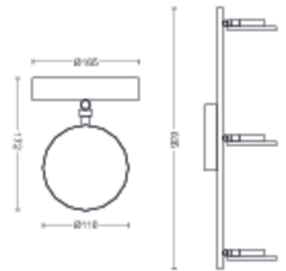

PHILIPS
Warmglow LED
Glissette triple spot light
Warm glow dimmable
light
Perfect for creating
ambience
Gentle LED, easy on
your eyes
Easy to install with
ClickFix

50443/11/P0

The more you dim, the warmer the light

Change your room ambience to suit whatever you're doing. With Philips WarmGlow LED spots, you can smoothly dim to the right light level – from a bright functional light to an inviting, cosy, warm glow. The more you dim, the warmer the light.

Lighting for your convenience and peace of mind

- ClickFix easy mounting
- Get high-quality LED light, while saving energy
- Lamp lifetime for up to 30 years of use
- Instant brightness when switched on
- High light output - 1,500 lumen
- Designed for the comfort of your eyes
- Integrated LED light
- 5-year warranty for peace of mind

Versatile lighting for every moment of your day

- Change the ambience with a twist of your dimmer

Superior design for an optimal light effect

- Long-lasting, high-quality materials
- Adjustable spot head for maximum flexibility
- The perfect light beam for accent lighting

PHILIPS