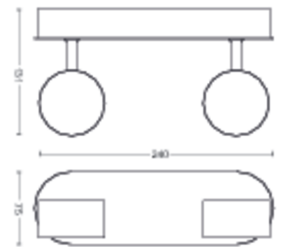

PHILIPS
Warmglow LED
Worcester double spot
light
Warm glow dimmable
light
Perfect for creating
ambience
Gentle LED, easy on
your eyes
Easy to install with
ClickFix

50562/11/P0

The more you dim, the warmer the light

Change your room ambience to suit whatever you're doing. With Philips WarmGlow LED spots, you can smoothly dim to the right light level – from a bright functional light to an inviting, cosy, warm glow. The more you dim, the warmer the light.

Lighting for your convenience and peace of mind

- ClickFix easy mounting
- Get high-quality LED light, while saving energy
- Lamp lifetime for up to 30 years of use
- Instant brightness when switched on
- High light output - 1,000 lumen
- Designed for the comfort of your eyes
- Integrated LED light
- 5-year warranty for peace of mind

Versatile lighting for every moment of your day

- Change the ambience with a twist of your dimmer

Superior design for an optimal light effect

- Long-lasting, high-quality materials
- Adjustable spot head for maximum flexibility
- The perfect light beam for accent lighting

PHILIPS