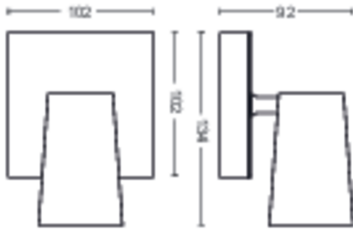

# PHILIPS

Spot

myLiving

PAISLEY

wit

50571/31/PN