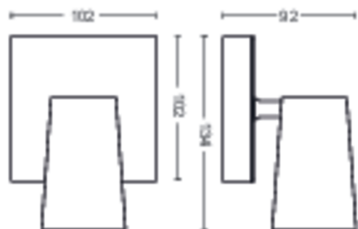

# PHILIPS

Spot luminos

myLiving

PAISLEY

aluminiu

50571/48/PN