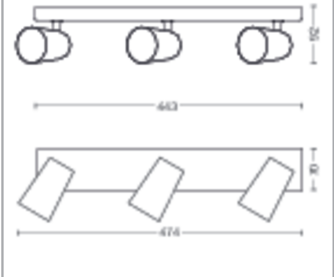

PHILIPS
myLiving
Spot light
PAISLEY
white
LED