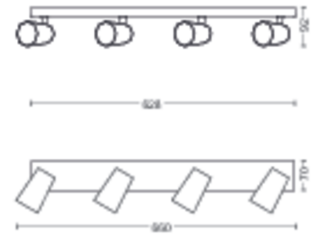

PHILIPS
myLiving
Spot light
PAISLEY
white
LED