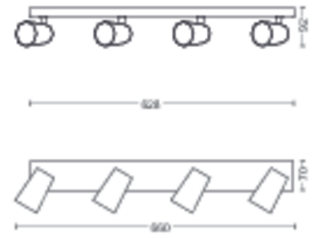

PHILIPS
myLiving
Spot light
PAISLEY
aluminium
LED