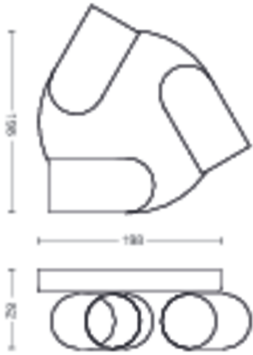

PHILIPS

Spot light

myLiving

PONGEE

white

LED

50583/31/P0