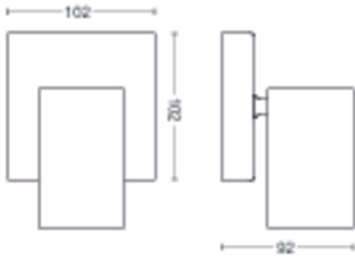

PHILIPS

Spot light

myLiving

KOSIPO

aluminium

LED

50591/48/PN