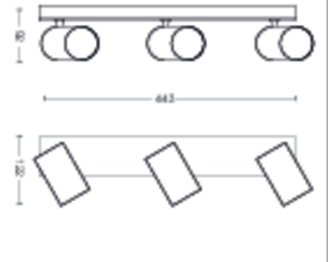

PHILIPS
myLiving
Spot light
KOSIPO
aluminium
LED