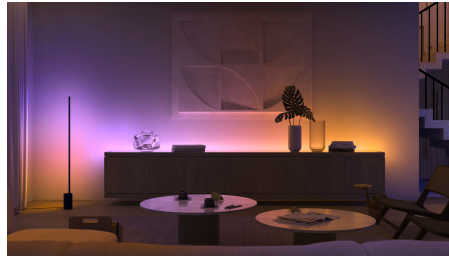

## Control up to 10 lights with the Bluetooth app

With the Hue Bluetooth app, you can control your Hue smart lights in a single room of your home. Add up to 10 smart lights and control them all with just the touch of a button on your mobile device.

## Create a personalised experience with colourful smart light

Transform your home with over 16 million colours, instantly creating the right atmosphere for any event. With the touch of a button, you can set a festive mood for a party, turn your living room into a movie theatre, enhance your home decor with colour accents, and much more.

## Set the right mood with warm to cool white light

These bulbs and light fixtures offer different shades of warm to cool white light. With complete dimmability from bright to low nightlights, you can tune your lights to the perfect shade and brightness of light for your daily needs.