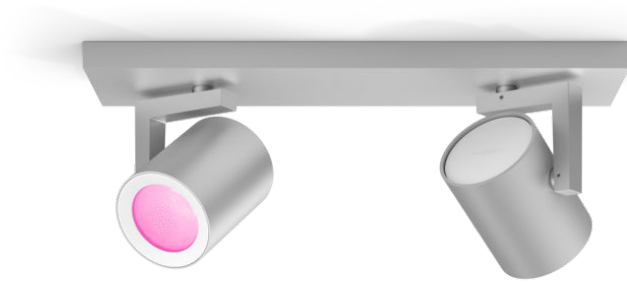

# PHILIPS

Argenta double  
spotlight

Hue White and Colour  
Ambiance

Includes GU10 LED bulb

Bluetooth control via app

Control with app or voice\*

Add Hue Bridge to unlock more

50622/48/P7