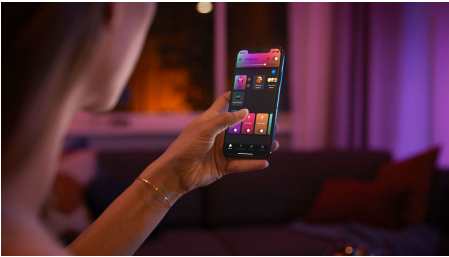

## Easy smart lighting

Bring colour to your home with Hue Argenta. Ideal for your living room and bedroom. Control via Bluetooth to instantly turn on and off, dim and set light scenes in one room or pair with a Hue Bridge to unlock the full suite of features.

### Easy smart lighting

- Control up to 10 lights with the Bluetooth app
- Control lights with your voice\*
- Create a personalised experience with colourful smart light
- Set the right mood with warm to cool white light
- Get the perfect light recipes for your daily activities
- Unlock the full suite of smart lighting features with the Bridge

## Control up to 10 lights with the Bluetooth app

With the Hue Bluetooth app, you can control your Hue smart lights in a single room of your home. Add up to 10 smart lights and control them all with just the touch of a button on your mobile device.