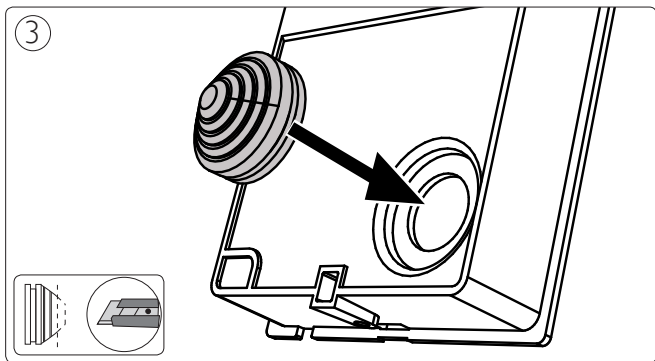

# PHILIPS

Incl.

Excl.

Philips Lighting Contact Centre  
Int. Business Reply Service  
I.B.R.S. / C.C.R.I. Numéro 10461  
5600 VB Eindhoven  
Pays-Bas / The Netherlands

[www.philips.com/homelighting](http://www.philips.com/homelighting)  
☎ +800 7445 4775