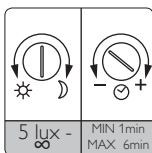

# PHILIPS

Incl.

Excl.

Philips Lighting Contact Centre  
Int. Business Reply Service  
I.B.R.S. / C.C.R.I. Numéro 10461  
5600 VB Eindhoven  
Pays-Bas / The Netherlands

[www.philips.com/homelighting](http://www.philips.com/homelighting)  
☎ +800 7445 4775