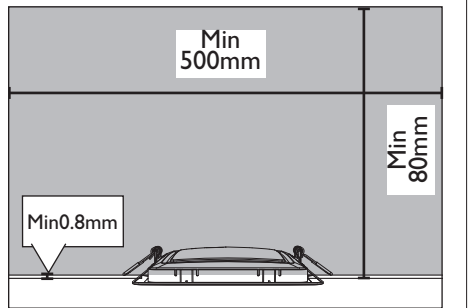

PHILIPS

4404.029.06701
Last update: 10/20/16

PHILIPS

PHILIPS LIGHTING (CHINA) INVESTMENT CO., LTD.
BUILDING NO. 9, LANE 888, TIANLIN ROAD,
MINHANG DISTRICT, SHANGHAI, CHINA, 200233
飞利浦照明（中国）投资有限公司
中国上海市闵行区田林路888弄9号楼，邮编：200233