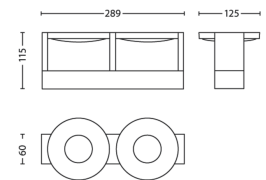

53152/48/16

Smooth dimming, from bright to soft light

Sometimes you feel like a change in ambiance to suit whatever you're doing. With the Philips LED dimmable spots, you can smoothly dim to the right light level – from bright functional for everyday tasks, to a soft light for relaxed time.

Lighting for your convenience and peace of mind

- Get high quality LED light, while saving energy
- Lamp lifetime for up to 30 years of use
- Instant brightness when switched on
- Warm white light helps you create comfortable atmosphere
- High light output - 1000 lumen
- Designed for the comfort of your eyes
- Integrated LED light
- 5 year warranty for a peace of mind

Versatile lighting for every moment of your day

- Dims smoothly from 100% bright down to 10% soft light

Superior design for an optimal light effect

- Long lasting, high quality material
- Adjustable spot head for maximum flexibility
- The perfect light beam for accent lighting