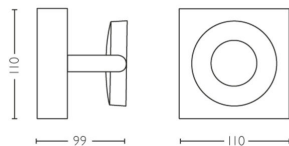

The more you dim, the warmer the light

Change your room ambience to suit whatever you're doing. With Philips WarmGlow LED spots, you can smoothly dim to the right light level – from a bright functional light to an inviting, cosy, warm glow. The more you dim, the warmer the light.

Lighting for your convenience and peace of mind

- ClickFix easy mounting
- Get high-quality LED light, while saving energy
- Lamp lifetime for up to 30 years of use
- Instant brightness when switched on
- High light output – 500 lumen
- Designed for the comfort of your eyes
- Integrated LED light
- 5-year warranty for peace of mind

Versatile lighting for every moment of your day

- Change the ambience with a twist of your dimmer

Superior design for an optimal light effect

- Long-lasting, high-quality materials
- Adjustable spot head for maximum flexibility
- The perfect light beam for accent lighting