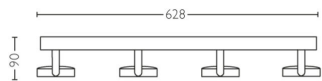

PHILIPS

Clockwork
quadruple spot light

Warmglow LED

Warm glow dimmable light

Perfect for creating ambience

Gentle LED, easy on your eyes

Easy to install with ClickFix

53174/31/PO