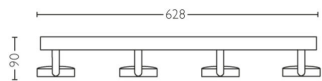

# PHILIPS

Clockwork  
quadruple spot light

Warmglow LED

Warm glow dimmable light

Perfect for creating ambience

Gentle LED, easy on your eyes

Easy to install with ClickFix

53174/31/PO