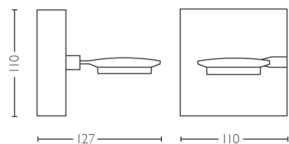

The more you dim, the warmer the light

Change your room ambience to suit whatever you're doing. With Philips WarmGlow LED spots, you can smoothly dim to the right light level – from a bright functional light to an inviting, cosy, warm glow. The more you dim, the warmer the light.

Lighting for your convenience and peace of mind

- ClickFix easy mounting
- Get high-quality LED light, while saving energy
- Lamp lifetime for up to 30 years of use
- Instant brightness when switched on
- High light output – 500 lumen
- Designed for the comfort of your eyes
- Integrated LED light
- 5-year warranty for peace of mind

Versatile lighting for every moment of your day

- Change the ambience with a twist of your dimmer

Superior design for an optimal light effect

- Long-lasting, high-quality materials
- Adjustable spot head for maximum flexibility
- The perfect light beam for accent lighting