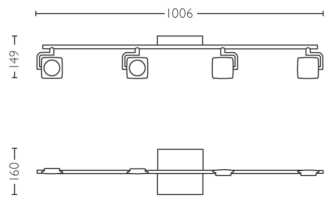

The more you dim, the warmer the light

Change your room ambience to suit whatever you're doing. With Philips WarmGlow LED spots, you can smoothly dim to the right light level – from a bright functional light to an inviting, cosy, warm glow. The more you dim, the warmer the light.

Lighting for your convenience and peace of mind

- ClickFix easy mounting
- Get high-quality LED light, while saving energy
- Lamp lifetime for up to 30 years of use
- Instant brightness when switched on
- High light output – 2,000 lumen
- Designed for the comfort of your eyes
- Integrated LED light
- 5-year warranty for peace of mind

Versatile lighting for every moment of your day

- Change the ambience with a twist of your dimmer

Superior design for an optimal light effect

- Long-lasting, high-quality materials
- Adjustable spot head for maximum flexibility
- The perfect light beam for accent lighting