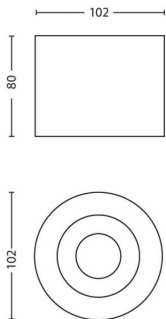

Smooth dimming, from bright to soft light

Sometimes you feel like a change in ambiance to suit whatever you're doing. With the Philips LED dimmable spots, you can smoothly dim to the right light level – from bright functional for everyday tasks, to a soft light for relaxed time.

Lighting for your convenience and peace of mind

- ClickFix easy mounting
- Get high quality LED light, while saving energy
- Lamp lifetime for up to 30 years of use
- Instant brightness when switched on
- High light output - 500 lumen
- Designed for the comfort of your eyes
- Integrated LED light
- 5 year warranty for a peace of mind

Versatile lighting for every moment of your day

- Dims smoothly from 100% bright down to 10% soft light

Superior design for an optimal light effect

- Long lasting, high quality material
- The perfect light beam for accent lighting
- Adjustable spot head for maximum flexibility