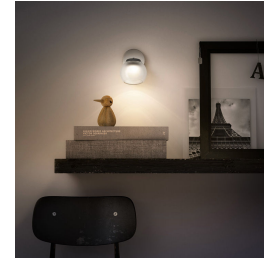

PHILIPS
myLiving
Spot light
Balla
matt chrome
LED

53320/17/16

Decorate your home with light

A playful sphere of pure glass set on a sturdy nickel base, the Philips myLiving Balla spot adds style and class. Advanced LEDs use just a few watts of power while producing warm white light that's bright and beautiful like halogen.

Warm white light

Light can have different colour temperatures, indicated in units called Kelvin (K). Lamps with a low Kelvin value produce a warm, more cosy light, while those with a higher Kelvin value produce a cool, more energising light. This Philips lamp offers warm white light for a cosy atmosphere.

Direct the light where you want it most by simply adjusting, rotating or tilting the spot head of the lamp.

Perfect to relax and socialise

The living room is the heart of any home: a place where families gather to relax and guests socialise. Lighting for your living room and bedroom has to be flexible and easy to adjust to its different uses throughout the day. Careful placement of different light sources and playing with light layering helps create the feeling of space and gives the room a warm and welcoming feel.