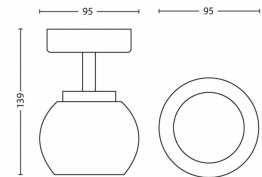

Designed for your living room and bedroom

- Perfect to relax and socialise
- Create a stylish and welcoming atmosphere