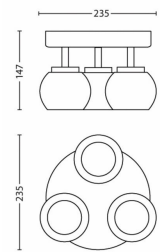

Decorate your home with light

Three playful spheres of pure glass set on a sturdy nickel base, the Philips myLiving Balla trio spot adds style and class. Advanced LEDs use just a few watts of power while producing warm white light that's bright and beautiful like halogen.

Sustainable light solutions

- Energy saving
- High quality LED light
- Warm white light
- Philips offers a 5-year warranty on the LED module and driver

Special characteristics

- Adjustable spot head

Designed for your living room and bedroom

- Perfect to relax and socialise
- Create a stylish and welcoming atmosphere

PHILIPS