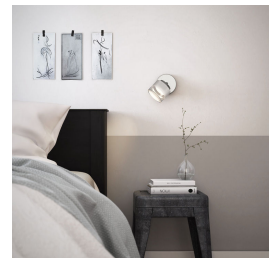

Create a stylish atmosphere

This light is designed around the latest tastes, trends and lifestyles to blend effortlessly into your décor and define the localised ambience you have always desired.