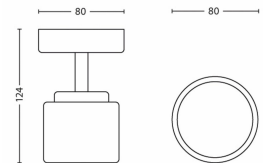

Designed for your living room and bedroom

- Perfect to relax and socialise
- Create a stylish and welcoming atmosphere