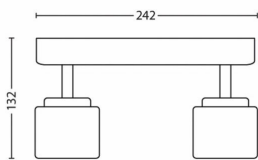

Decorate your home with light

The Philips myLiving Fremont spot has a balanced silhouette. Its refined glass cylinder holds advanced LEDs that use just a few watts of power while producing warm white light that's bright and beautiful like halogen.

Sustainable light solutions

- Energy saving
- High quality LED light
- Warm white light
- Philips offers a 5-year warranty on the LED module and driver

Special characteristics

- Adjustable spot head

Designed for your living room and bedroom

- Perfect to relax and socialise
- Create a stylish and welcoming atmosphere