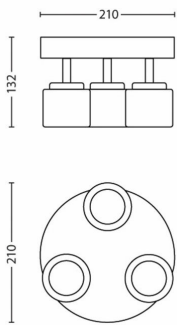

Decorate your home with light

The Philips myLiving Fremont spot has a balanced silhouette. Its refined glass cylinder holds advanced LEDs that use just a few watts of power while producing warm white light that's bright and beautiful like halogen.

Sustainable light solutions

- Energy saving
- High quality LED light
- Warm white light
- Philips offers a 5-year warranty on the LED module and driver

Special characteristics

- Adjustable spot head

Designed for your living room and bedroom

- Perfect to relax and socialise
- Create a stylish and welcoming atmosphere