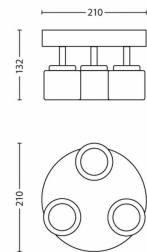

Decorate your home with light

The Philips myLiving Fremont spot has a balanced silhouette. Its refined glass cylinder holds advanced LEDs that use just a few watts of power while producing warm white light that's bright and beautiful like halogen.

Sustainable light solutions

- Energy saving
- High quality LED light
- Warm white light
- Philips offers a 5-year warranty on the LED module and driver

Special characteristics

- Adjustable spot head

Designed for your living room and bedroom

- Perfect to relax and socialise
- Create a stylish and welcoming atmosphere

PHILIPS