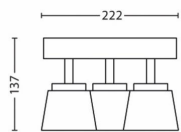

Decorate your home with light

The Philips myLiving Dender metal trio spot in nickel has a long, elegant neck and a generous bell. The familiar shape brings classy style to a room, while the advanced LEDs cast warm white light that's bright and beautiful like halogen.

Sustainable light solutions

- Energy saving
- High quality LED light
- Warm white light
- Philips offers a 5-year warranty on the LED module and driver

Special characteristics

- Adjustable spot head

Designed for your living room and bedroom

- Perfect to relax and socialise
- Create a stylish and welcoming atmosphere