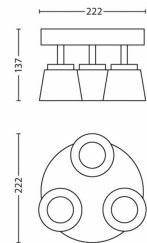

Decorate your home with light

The Philips myLiving Dender metal trio spot in white has a long, elegant neck and a generous bell. The familiar shape brings classy style to a room, while the advanced LEDs cast warm white light that's bright and beautiful like halogen.

Sustainable light solutions

- Energy saving
- High quality LED light
- Warm white light
- Philips offers a 5-year warranty on the LED module and driver

Special characteristics

- Adjustable spot head

Designed for your living room and bedroom

- Perfect to relax and socialise
- Create a stylish and welcoming atmosphere

PHILIPS