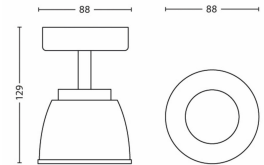

Designed for your living room and bedroom

- Perfect to relax and socialise
- Create a stylish and welcoming atmosphere