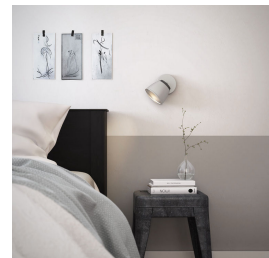

Create a stylish atmosphere

This light is designed around the latest tastes, trends and lifestyles to blend effortlessly into your décor and define the localised ambience you have always desired.