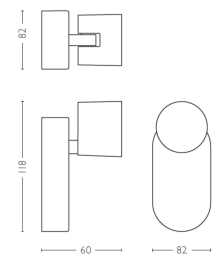

PHILIPS
Warmglow LED
Star single spot light
Warm glow dimmable
light
Perfect for creating
ambience
Gentle LED, easy on
your eyes
Easy to install with
ClickFix

56240/31/PO

The more you dim, the warmer the light

Change your room ambience to suit whatever you're doing. With Philips WarmGlow LED spots, you can smoothly dim to the right light level – from a bright functional light to an inviting, cosy, warm glow. The more you dim, the warmer the light.

Lighting for your convenience and peace of mind

- ClickFix easy mounting
- Get high-quality LED light, while saving energy
- Lamp lifetime for up to 30 years of use
- Instant brightness when switched on
- High light output – 500 lumen
- Designed for the comfort of your eyes
- Integrated LED light
- 5-year warranty for peace of mind

Versatile lighting for every moment of your day

- Change the ambience with a twist of your dimmer

Superior design for an optimal light effect

- Long-lasting, high-quality materials
- Adjustable spot head for maximum flexibility
- The perfect light beam for accent lighting

PHILIPS