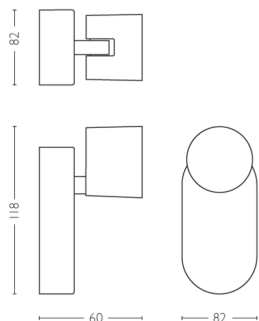

The more you dim, the warmer the light

Change your room ambience to suit whatever you're doing. With Philips WarmGlow LED spots, you can smoothly dim to the right light level – from a bright functional light to an inviting, cosy, warm glow. The more you dim, the warmer the light.

Lighting for your convenience and peace of mind

- ClickFix easy mounting
- Get high-quality LED light, while saving energy
- Lamp lifetime for up to 30 years of use
- Instant brightness when switched on
- High light output – 500 lumen
- Designed for the comfort of your eyes
- Integrated LED light
- 5-year warranty for peace of mind

Versatile lighting for every moment of your day

- Change the ambience with a twist of your dimmer

Superior design for an optimal light effect

- Long-lasting, high-quality materials
- Adjustable spot head for maximum flexibility
- The perfect light beam for accent lighting