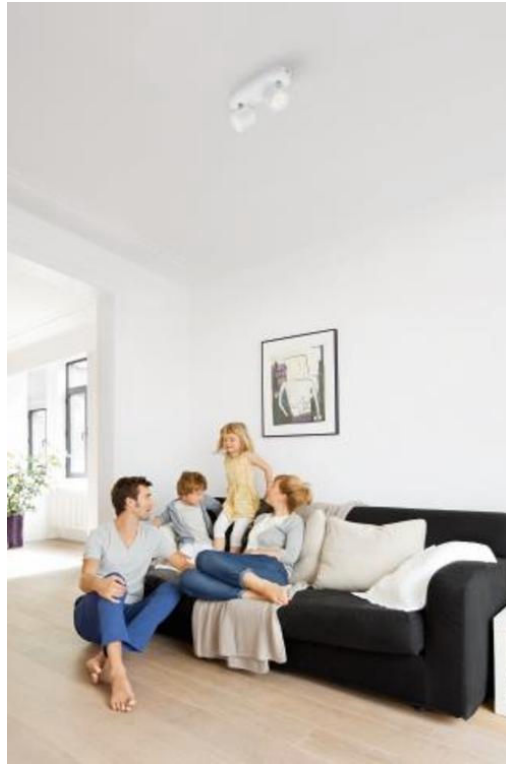

PHILIPS

Star double spot
light

Dimmable LED

Dimmable light

Perfect for creating ambiance

Gentle LED, easy on your eyes

High quality material

56242/31/16

Smooth dimming, from bright to soft light

Sometimes you feel like a change in ambiance to suit whatever you're doing. With the Philips LED dimmable spots, you can smoothly dim to the right light level – from bright functional for everyday tasks, to a soft light for relaxed time.

Easy-to-adjust spot head

The adjustable spot head is designed to direct the light where you need it most.

Perfect for accent lighting

Modern lighting with a familiar wide angle light output (40 degrees), this LED spot is suitable for both accent lighting and general purpose lighting. It is ideal for use in kitchens, living rooms and dining rooms.