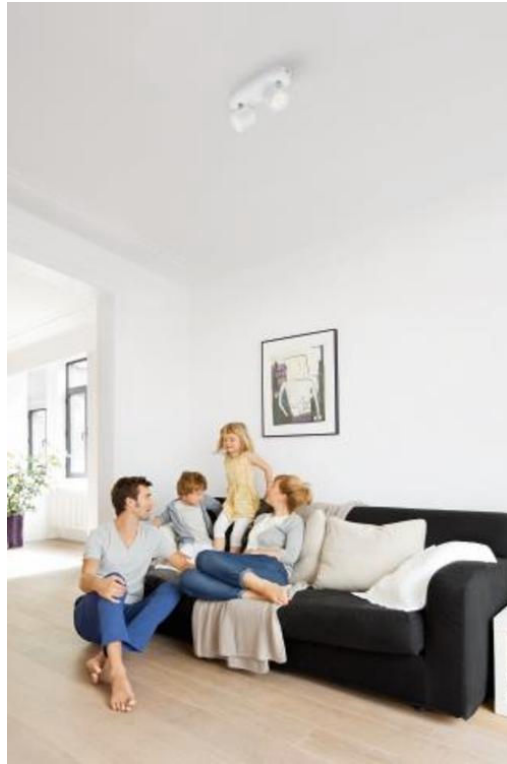

PHILIPS

Star double spot
light

Dimmable LED

Dimmable light

Perfect for creating ambience

Gentle LED, easy on your eyes

High quality material

56242/31/16

Smooth dimming, from bright to soft light

Sometimes you feel like a change in ambience to suit whatever you're doing. With Philips LED dimmable spots, you can smoothly dim to the right light level – from bright and functional for everyday tasks, to a soft light for relaxed time.

Lighting for your convenience and peace of mind

- Get high-quality LED light, while saving energy
- Lamp lifetime for up to 30 years of use
- Instant brightness when switched on
- Warm white light helps you create a comfortable atmosphere
- High light output – 1,000 lumen
- Designed for the comfort of your eyes
- Integrated LED light
- 5-year warranty for peace of mind

Easy-to-adjust spot head

The adjustable spot head is designed to direct the light where you need it most.

Perfect for accent lighting

Modern lighting with a familiar wide-angle light output (40 degrees), this LED spot is suitable for both accent lighting and general-purpose lighting. It is ideal for use in kitchens, living rooms and dining rooms.