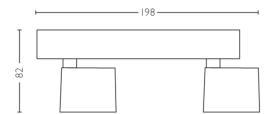

56242/31/P0

The more you dim, the warmer the light

Change your room ambience to suit whatever you're doing. With Philips WarmGlow LED spots, you can smoothly dim to the right light level – from a bright functional light to an inviting, cosy, warm glow. The more you dim, the warmer the light.

Lighting for your convenience and peace of mind

- ClickFix easy mounting
- Get high-quality LED light, while saving energy
- Lamp lifetime for up to 30 years of use
- Instant brightness when switched on
- High light output - 1,000 lumen
- Designed for the comfort of your eyes
- Integrated LED light
- 5-year warranty for peace of mind

Versatile lighting for every moment of your day

- Change the ambience with a twist of your dimmer

Superior design for an optimal light effect

- Long-lasting, high-quality materials
- Adjustable spot head for maximum flexibility
- The perfect light beam for accent lighting